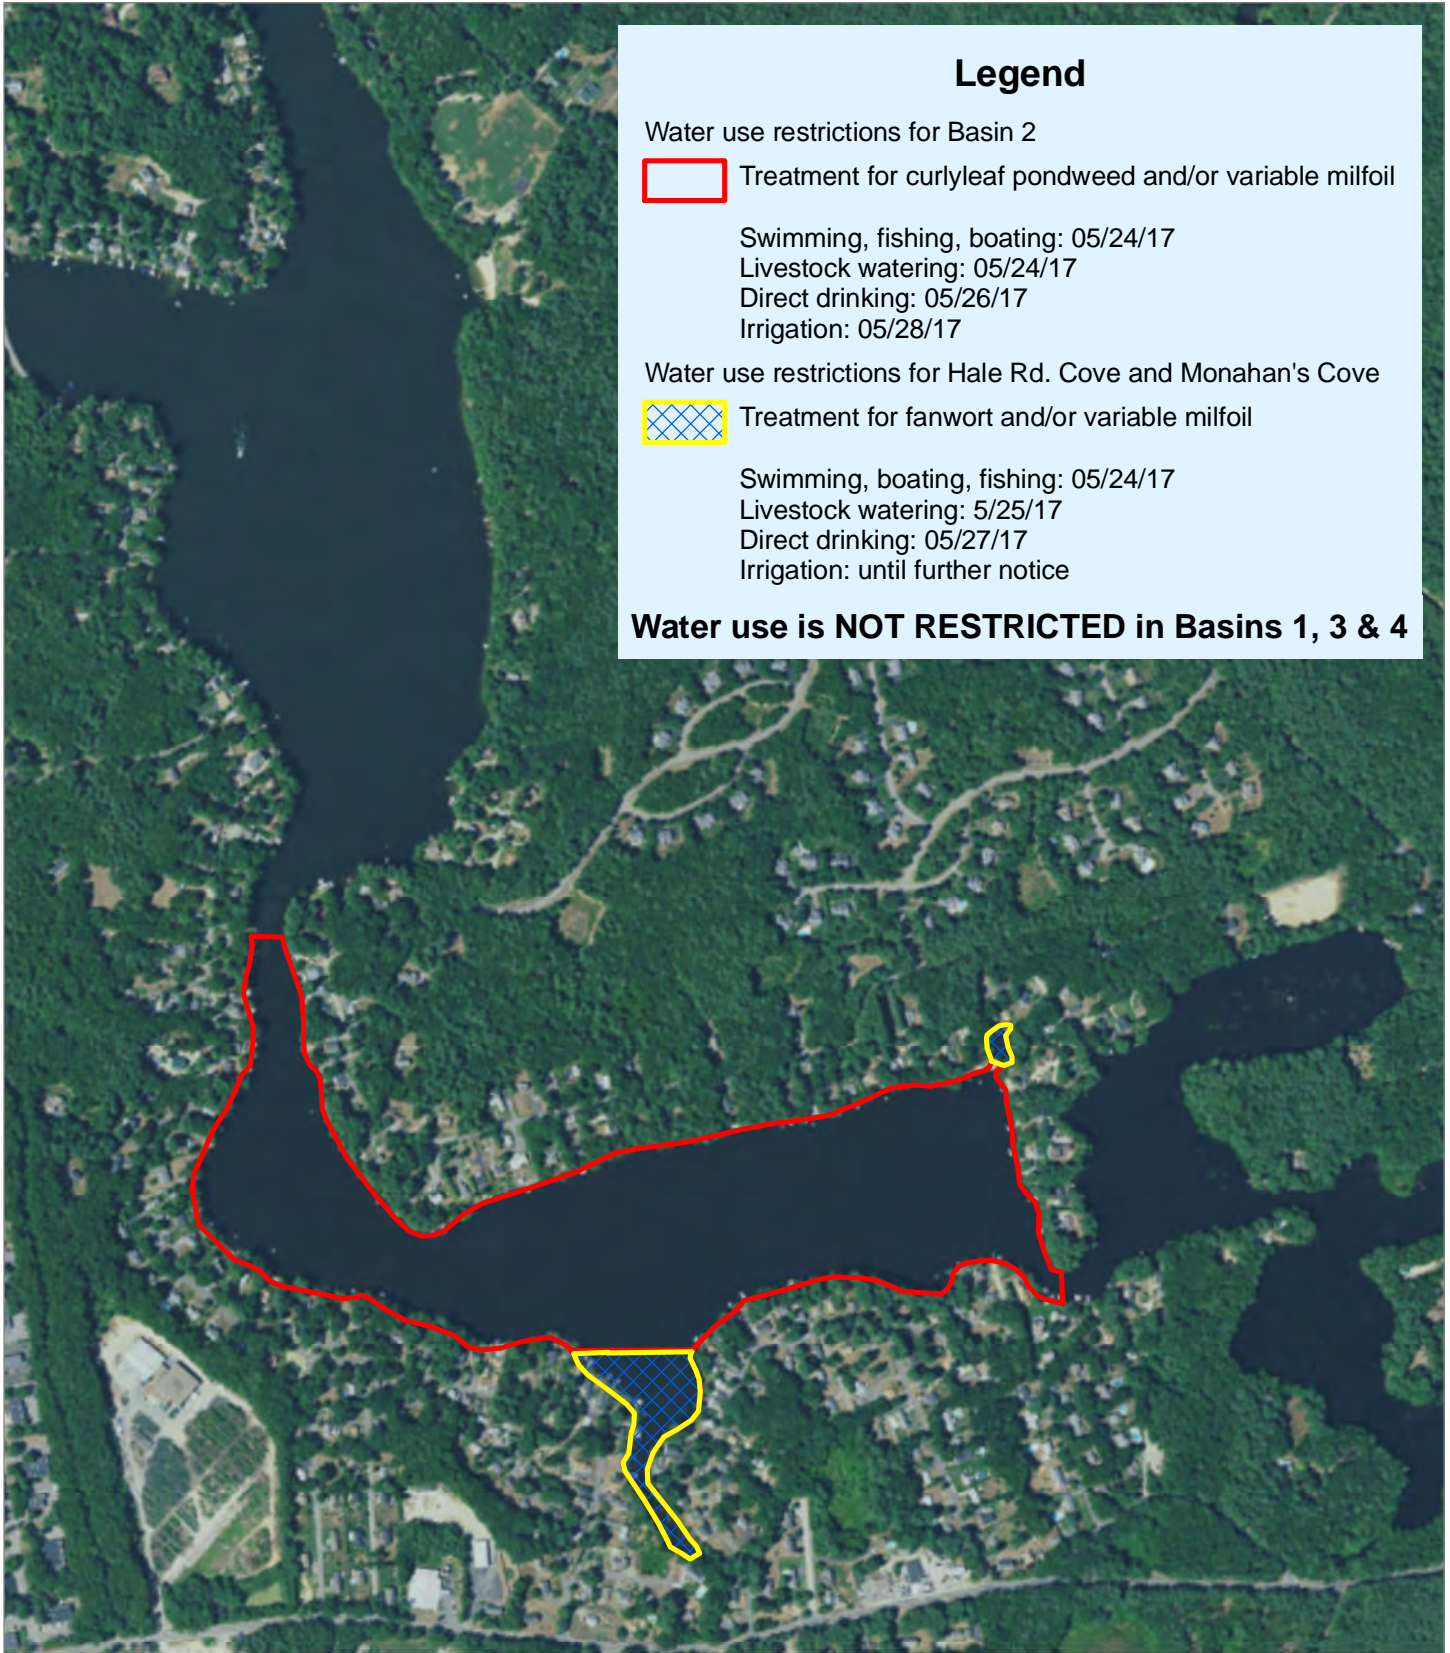

Lake Boon - Water Use Restrictions May 23, 2017 Treatment

Legend

Water use restrictions for Basin 2

 Treatment for curlyleaf pondweed and/or variable milfoil

Swimming, fishing, boating: 05/24/17
Livestock watering: 05/24/17
Direct drinking: 05/26/17
Irrigation: 05/28/17

Water use restrictions for Hale Rd. Cove and Monahan's Cove

 Treatment for fanwort and/or variable milfoil

Swimming, boating, fishing: 05/24/17
Livestock watering: 5/25/17
Direct drinking: 05/27/17
Irrigation: until further notice

Water use is NOT RESTRICTED in Basins 1, 3 & 4